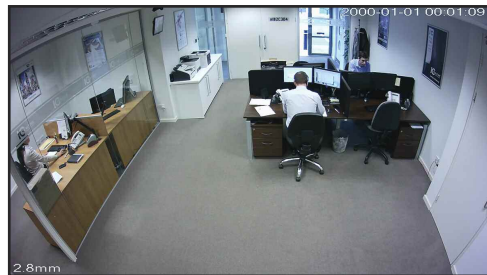

Lens Options Available

2.8mm