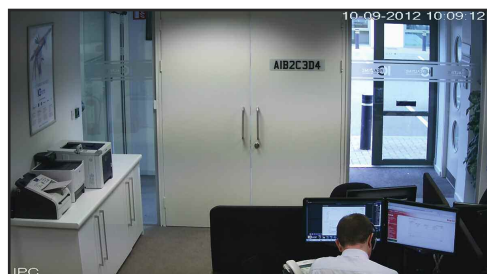

8mm

DISTRIBUTED BY

European Head Office
IC Realtime,
12 Knockmitten Lane,
Western Industrial Estate,
Dublin 12, Ireland.
Phone 0818 903 365
(ROI National call rate)
Phone +353 (0) 1 4268275
Fax +353 (0) 1 4196245
Email info@icrealtime.ie

UK Office
IC Realtime UK
Surrey Technology Centre,
40 Occam Road,
Guildford GU2 7YG, United Kingdom
Phone +44 (0) 1483 685460
Fax +44 (0) 1483 685461
Email sales@icrealtime.co.uk

USA Head Office:
IC Realtime, LLC,
3050 N Andrews Ave EXT,
Pompano Beach, FL 33064, USA
Phone: (954) 772-5327
Toll (866) 997-9009
Fax (866) 860-3860
Email info@icrealtime.com

USA West Coast Office:
IC Realtime West Coast,
14180 W Van Buren Street,
Suite B-105, Goodyear,
AZ 85338, USA
Phone (602) 910 3432
Fax (602) 626 3545
Email info@icrealtime.com

IC Realtime is an ISO 9001:2008 accredited company

For more information visit: www.icrealtime.ie