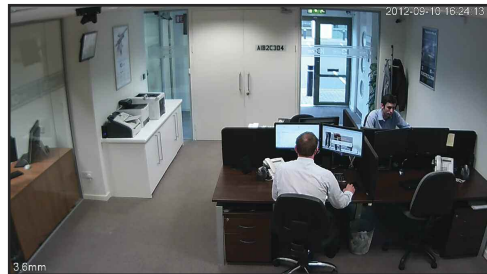

ICIP-D2000

2 MegaPixel 1080P IP Vandal Dome with 3.6mm Fixed Lens and PoE

- 1/3" 2.0 Megapixel Sony progressive scan Exmor CMOS
- 25/30fps @ 1080P, 720P, D1 resolution
- Vandal Proof (IK10 Rated)
- IP66 Weatherproof

Main Features

- 1/3" 2.0 Megapixel Sony progressive scan Exmor CMOS
- High-performance TI DaVinci series DSP
- Embedded Linux OS
- H.264 Video Compression
- JPEG image capture
- Dual encoding streams supported
- 25/30fps @ 1080P, 720P, D1 resolution
- Min Illumination: 0.1LUX/F1.2(Colour), 0.05LUX/F1.2(B/W)
- 3.6mm Fixed Lens
- Micro SD card for local storage (Max 32GB)
- Built-in Web server: NVR, HVR, CMS & ICRSS
- Vandal Proof (IK10 Rated)
- IP66 Weatherproof
- 12VDC, PoE, <4W
- Dimensions: ϕ 110mm x 54mm
- Weight: 0.4KG

Lens Options Available

3.6mm

DISTRIBUTED BY

European Head Office
IC Realtime,
12 Knockmitten Lane,
Western Industrial Estate,
Dublin 12, Ireland.
Phone 0818 903 365
(ROI National call rate)
Phone +353 (0) 1 4268275
Fax +353 (0) 1 4196245
Email info@icrealtime.ie

UK Office
IC Realtime UK
Surrey Technology Centre,
40 Occam Road,
Guildford GU2 7YG, United Kingdom
Phone +44 (0) 1483 685460
Fax +44 (0) 1483 685461
Email sales@icrealtime.co.uk

USA Head Office:
IC Realtime, LLC,
3050 N Andrews Ave EXT,
Pompano Beach, FL 33064, USA
Phone: (954) 772-5327
Toll (866) 997-9009
Fax (866) 860-3860
Email info@icrealtime.com

USA West Coast Office:
IC Realtime West Coast,
14180 W Van Buren Street,
Suite B-105, Goodyear,
AZ 85338, USA
Phone (602) 910 3432
Fax (602) 626 3545
Email info@icrealtime.com

IC Realtime is an ISO 9001:2008 accredited company

For more information visit: www.icrealtime.ie